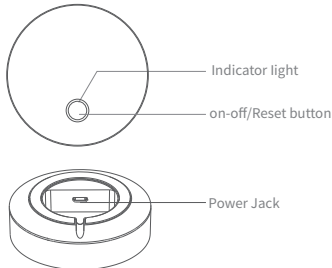

Warranty

1. You may return or exchange the product free of charge within 7 days of purchase; if the product has performance issues.
2. You may exchange the product or have it repaired free of charge within 8-15 days of purchase; if the product has performance issues.
3. You may also repair the product free of charge within 12 months of purchase if the product has performance issues.

Items Not Under Warranty

1. Unauthorized repairs, misuse, collisions, negligence, abuse, exposure of moisture or water, accidents, alterations, improper use of accessories, tearing or alteration of stickers or anti-counterfeiting marks;
2. Past the validity period of the warranty;
3. Damage caused by force majeure;
4. Damage or malfunction caused by problems other than the design, technology, manufacturing, quality of the product.

Product Description

It is a mini smart ZigBee gateway that Tuya develops. It consists of a highly integrated Wi-Fi module, low power-consuming ZigBee module, and PCBA. It can be connected to the Tuya Smart app for device adding, reset, third-party control, and ZigBee group control, meeting smart home requirements

Electronic Information Products Toxic And Hazardous Substances Declaration

Part name	Toxic or harmful substances or elements				
	Lead Pb	Mercury Hg	Cadmium Cd	Hexavalent chromium Cr (VI)	Polybrominated biphenyl PBB
PCB board	○	○	○	○	○
Housing	○	○	○	○	○
Cable	○	○	○	○	○

X: Indicates that the toxic or hazardous substance contained in at least one of the homogeneous materials of the part exceeds the maximum limit specified in the SJ/T1163-2006 standard.

10 The figures in this label indicate that the product has an environmental protection use period of 10 years under conditions of normal use, and some parts may also have an environmentally friendly use period mark. The environmental protection use period is based on the number indicated by the mark.

Preparation For Use

1. 1 In the App Store or Google Play, search for "TuyaSmart" or scan the QR code on the package/manual to download and install the smart App.
2. 2 Open the Wi-Fi of your phone, click on the "+" in the upper right corner, and select "ZigBee Gateway";
3. 3 The gateway to be added will automatically appear, and please follow the instructions in the App.

Wireless ZigBee Gateway

Product instruction manual

Product Specifications

Product name	Wireless ZigBee Gateway
Model number	TYGWZW-02N
Adapter output	5V 1A
Working current	< 1A
Working temperature	-10°C~+55°C
Working humidity	10%-90% RH (no condensation)
Dimensions	60.5×60.5×16.1 mm
Wireless technology	Wi-Fi 802.11 b/g/n BLE 802.15.1
Net weight	47.45g

Packing List

- TYGWZW-02N x1
- Adapter x 1
- Data cable x 1
- User Manua x 1
- Certificate of approval x 1